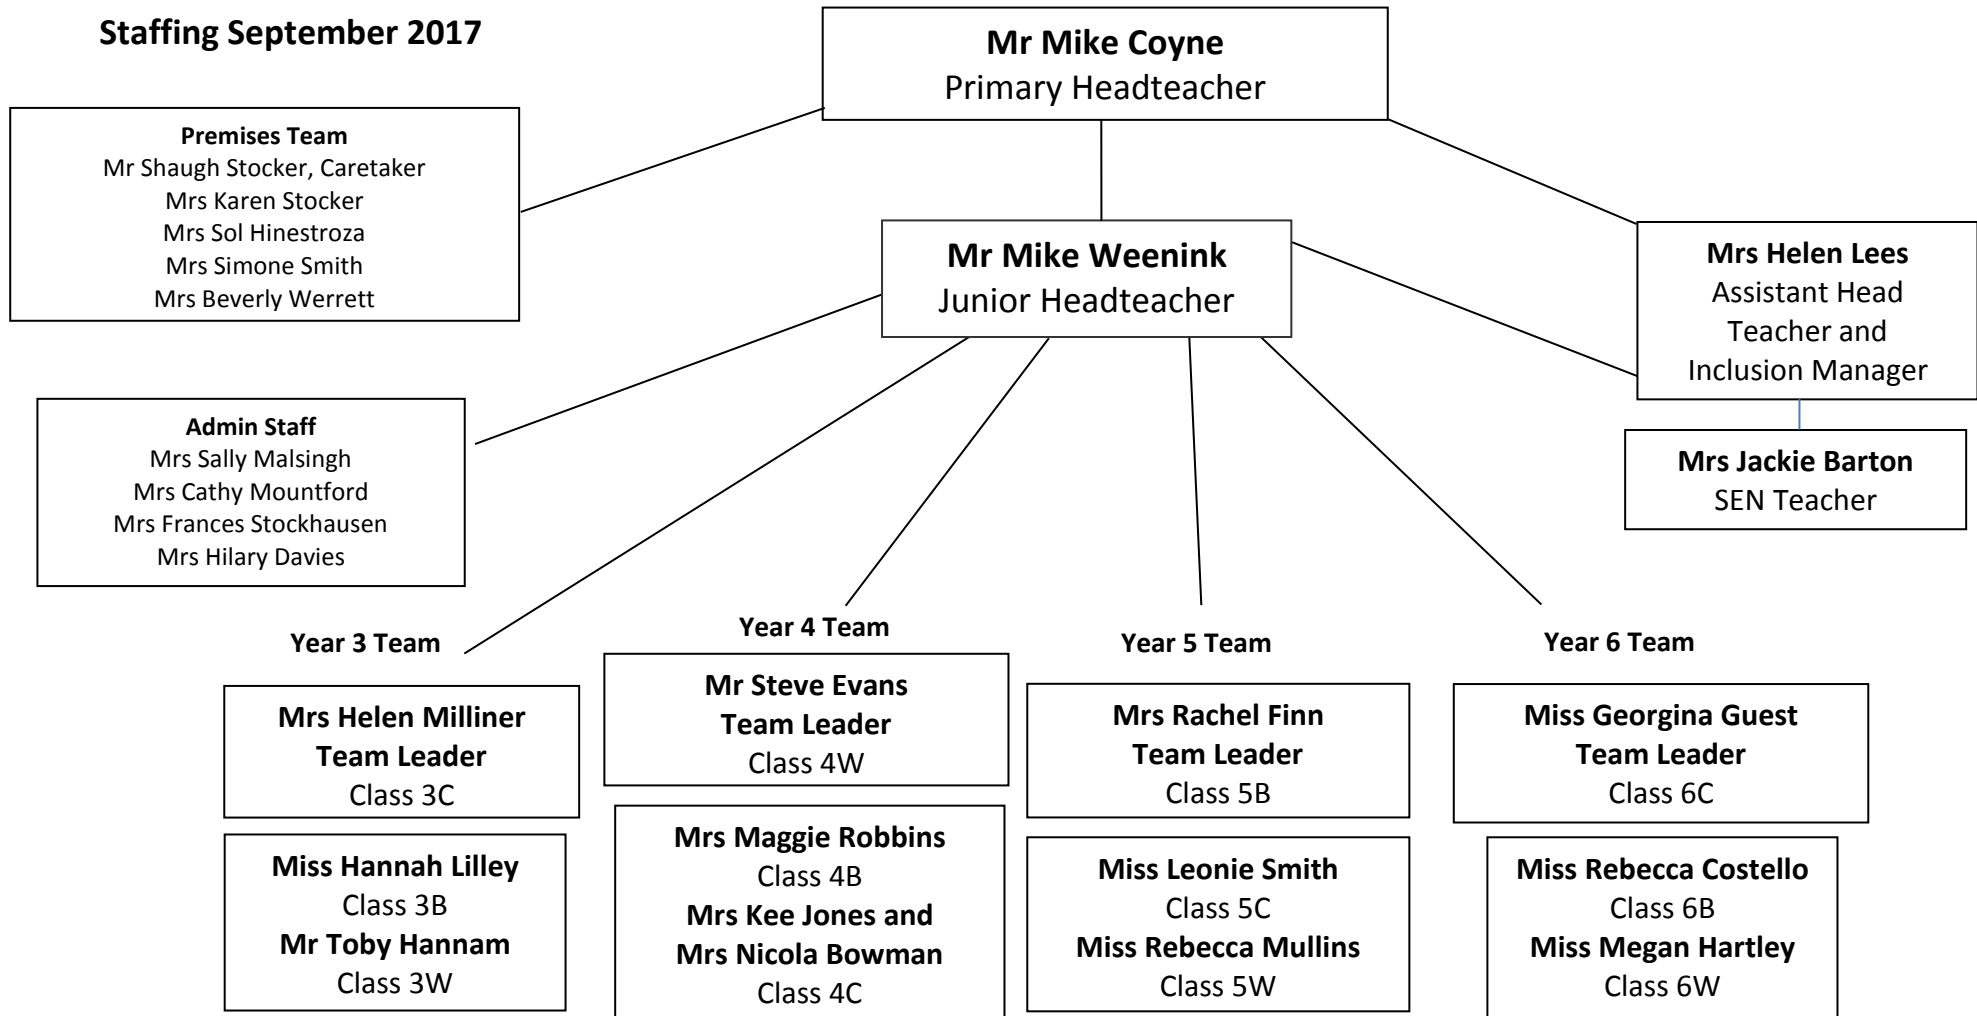

**Hanham Abbots Junior School
Staffing September 2017**

PPA Teachers – Mrs Sarah Keep, Mrs Sindy Hackett, Mrs Lorraine Griffin

Teaching Assistants – Mrs Denise Maggs, Mrs Karen Wall, Mrs Susan Broad, Mrs Kim McKeigue, Mrs Maxine Morris, Mrs Lorraine Griffin, Mrs Margaret Prescott, Mrs Victoria Johnson, Mrs Linsley Skinner, Mrs Claire Cox, Miss Lauren Pillinger, Mrs Teran Burbidge, Mrs Claire Britton

Pastoral Support Team - Mrs Karen Farrell and Mrs Kim McKeigue

Lunchbreak Supervisors – Mrs Beverly Werrett, Mrs Hilary Davies, Mrs Frances Stockhausen, Mrs Rosemary Bridgewood, Ms Sharon Hallett, Mrs Victoria Johnson, Mrs Rachael Williams, Mrs Natalie Coombe, Mrs Gayle Howell, , Mrs Maria Hinestroza, Mrs Emma Feather, Miss Lauren Pillinger, Miss Lindsey Skinner, Mrs Kelly Thomas, Mrs Tina Dring, Mrs Gurwinder Kaur, Mrs Tracy Bradley