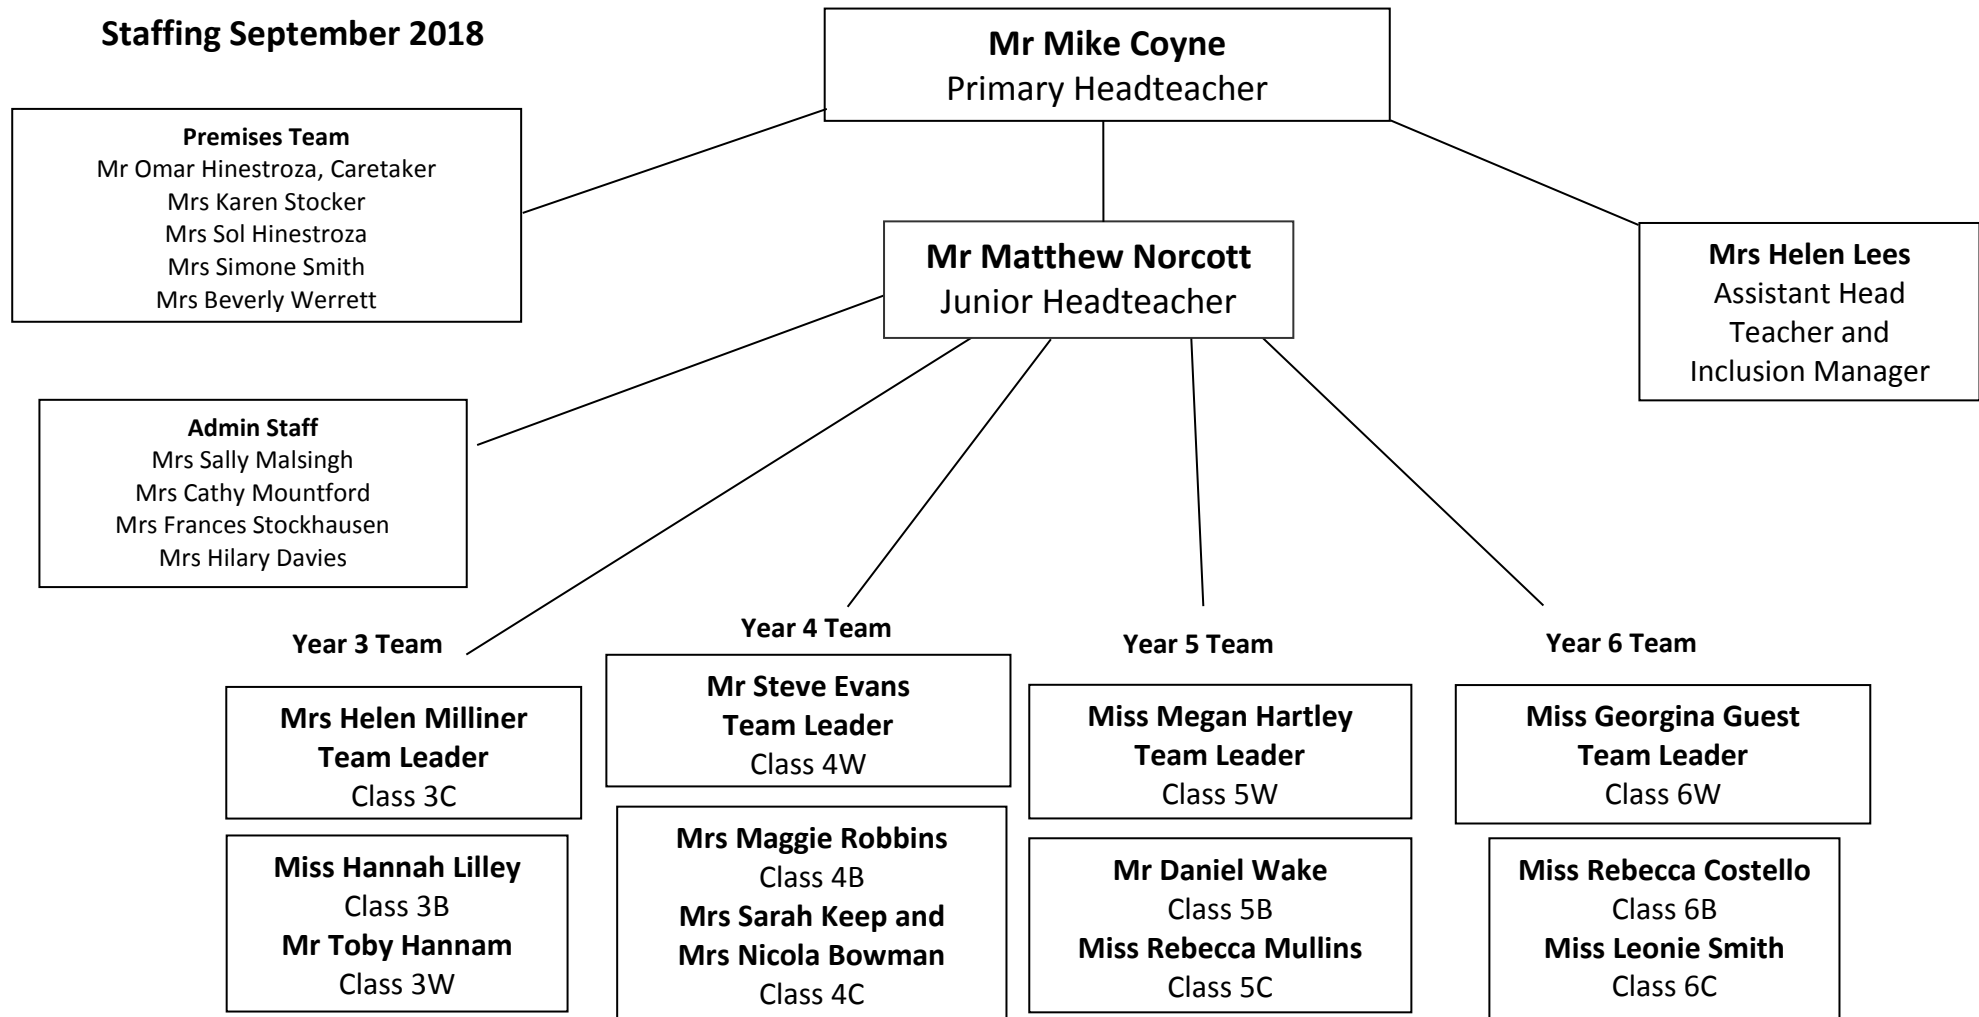

**Hanham Abbots Junior School  
Staffing September 2018**

**PPA Staff** – Mrs Sindy Hackett, Mrs Lorraine Griffin

**Teaching Assistants** – Mrs Susan Broad, Mrs Kim McKeigue, Mrs Maxine Morris, Mrs Lorraine Griffin, Mrs Lindsey Skinner, Mrs Claire Cox, Miss Lauren Pillinger, Mrs Teran Burbidge, Mrs Claire Britton, Mrs Emma Feather, Mrs Katherine Dickson, Mrs Fiona Dimond